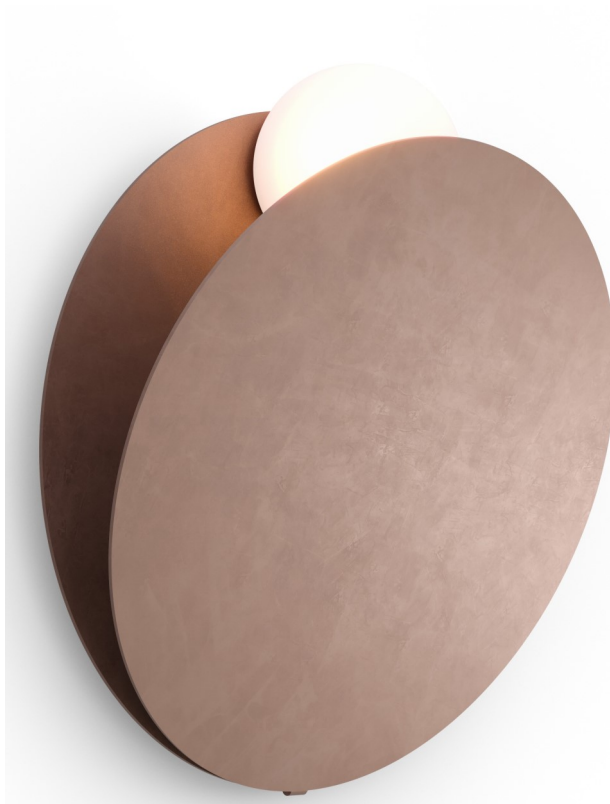

AKOYA

CE 220/240V
50/60Hz

IP40

Replaceable (LED only) light source by a professional

Replaceable control gear by a professional

AKOYA

CE 220/240V
50/60Hz

IP40

POTENZA NOMINALE NOMINAL POWER COMSUPTION	7W
POTENZA SORGENTE LUMINOSA SOURCE POWER	6W
ALIMENTAZIONE SUPPLY VOLTAGE	230V 50/60Hz
COLLEGAMENTO CONNECTION	Alla tensione di rete To mains
DIMMERABILITA' DIMMER	ON-OFF DALI, 1-10V, PUSH DIM
NR E TIPO LED NR AND TYPE OF LED	1 Power LED Nichia NV4L144AR
DURATA MEDIA LED AVERAGE LED LIFE	50000 ore L90B10 50000 hours L90B10
CCT CCT	2700, 3000, 4000K
CRI CRI	90min
SELEZIONE BINING	3 MacAdam Step
ANGOLO EMISSIONE OTTICA LIGHT OPTICAL BEAM	Diffusa Diffused
FLUSSO SORGENTE SOURCE FLUX	888lm [3000K, Tj 85°C]
FLUSSO NETTO APPARECCHIO NET FLUX	621lm [3000K, Tj 85°C]
DIMENSIONI DIMENSIONS	Ø300X120mm
PESO NETTO NET WEIGHT	2Kg
FISSAGGIO FIXING	A muro con staffa To wall with bracket
MATERIALE CORPO BODY MATERIAL	Lamiera di ferro Steel sheet
MATERIALE SCHERMO SCREEN MATERIAL	Vetro soffiato bianco White blowned glass
FINITURE FINISHING	Verniciato bianco, bronzo, antracite, corten Painted white, bronze, anthracite, corten