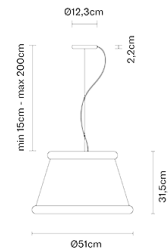

IVETTE

F53A0158

Pamio Design

Dimensions

Description

Pendant lamp with grey blown glass diffuser in glossy white. Frame is in painted white metal.

Voltage

220-240V

Socket

1xE27

Light source and alternative bulbs

cod. A10231C01

E27 1x22W - LED
Max Watt. 1x150W

Material

Glass

Available diffuser colours

- Smoked
- Other colours available

Included accessories

Off-center cable fastener

Not included accessories

Bulb

Weight Lamp

Net: 6 kg

Packaging

Gross weight: 0 kg
Volume: 0 m³
Number of boxes:

Specs

EAC IP20