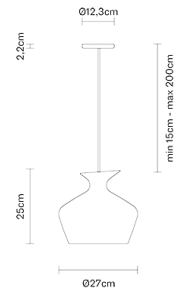

MALVASIA

F52A0558

Gregorio Facco

Dimensions

Description

Pendant lamp with smoked blown glass diffuser and a beech wood frame.

Voltage

220-240V

Socket

1xE27

Material

Glass - Wood

Light source and alternative bulbs

cod. A10235C01

E27 1x12W
Max Watt. 1x80W

Available diffuser colours

- Fumè
- Other colours available

Not included accessories

Bulb

Weight Lamp

Net: 2.3 kg

Packaging

Gross weight: 0 kg
Volume: 0 m³
Number of boxes:

Specs