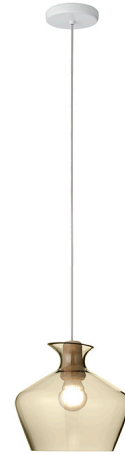

MALVASIA

F52A0547

Gregorio Facco

Description

Pendant lamp with amber blown glass diffuser and a beech wood frame.

Dimensions

Voltage

220-240V

Socket

1xE27

Material

Glass - Wood

Light source and alternative bulbs

cod. A10235C01

E27 1x12W
Max Watt. 1x80W

Available diffuser colours

- Amber
- Other colours available

Not included accessories

Bulb

Weight Lamp

Net: 2.3 kg

Packaging

Gross weight: 0 kg
Volume: 0 m³
Number of boxes:

Specs