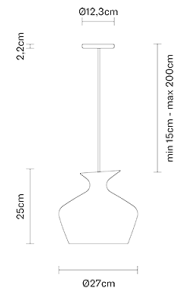

MALVASIA

F52A0547

Gregorio Facco

Description

Pendant lamp with amber blown glass diffuser and a beech wood frame.

Dimensions

Voltage

220-240V

Socket

1xE27

Material

Glass - Wood

Light source and alternative bulbs

cod. A10235C01

E27 1x12W
Max Watt. 1x80W

Available diffuser colours

- Amber
- Other colours available

Not included accessories

Bulb

Weight Lamp

Net: 2.3 kg

Packaging

Gross weight: 0 kg
Volume: 0 m³
Number of boxes:

Specs