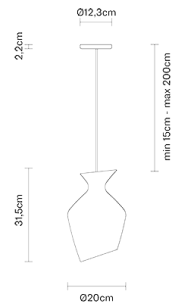

MALVASIA

F52A0343

Gregorio Facco

Description

Pendant lamp with green blown glass diffuser and a beech wood frame.

Dimensions

Voltage

220-240V

Socket

1xE27

Material

Glass - Wood

Light source and alternative bulbs

cod. A10235C01

E27 1x12W
Max Watt. 1x80W

Available diffuser colours

- Green
- Other colours available

Not included accessories

Bulb

Weight Lamp

Net: 1.8 kg

Packaging

Gross weight: 0 kg
Volume: 0 m³
Number of boxes:

Specs