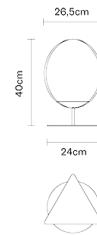

FRUITFULL

F51B0358

Giovanni Barbato

Description

Table lamp with diffuser in smoked acid-etched white blown glass and white painted Plexiglass® structure.

Dimensions

Voltage

220-240V

Included accessories

LED

In the same family

Pendant

Weight Lamp

Net: 3.2 kg

Packaging

Gross weight: 0 kg
Volume: 0 m³
Number of boxes: