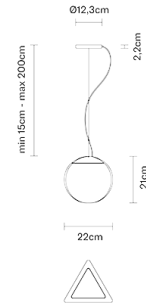

FRUITFULL

F51A0258

Giovanni Barbato

Dimensions

Description

Pendant lamp with diffuser in smoked acid-etched white blown glass and white painted Plexiglass® structure.

Voltage

220-240V

Included accessories

LED

In the same family

Tavolo

Weight Lamp

Net: 2 kg

Packaging

Gross weight: 0 kg
Volume: 0 m³
Number of boxes: