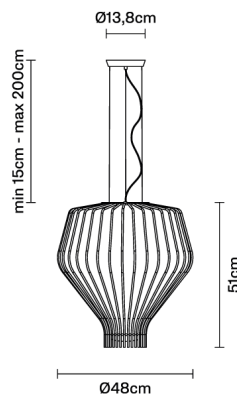

## Description

Pendant lamp with white blown glass diffuser with gold-plated metal structure.

## Dimensions