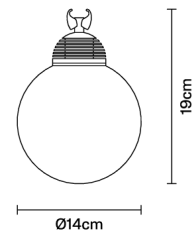

LED 1x8W-  
3000K  
702lm Cri 90+

**Included accessories**

LED

**Weight Lamp**

Net: 0.6 kg

**Packaging**

Gross weight: 0.73 kg  
Volume: 0.008 m<sup>3</sup>  
Number of boxes: 1

**Specs**

IP40

**Dimensions**

**Material**

Glass - Aluminium

**Available structure colours**

■ Black

**In the same family**

Pendant