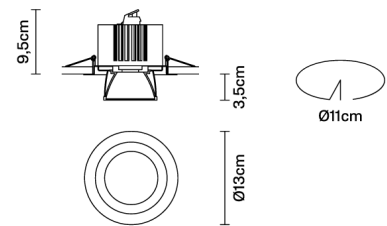

CLAQUE F43F0276

Marc Sadler

Description

Faretto da incasso con struttura in alluminio anodizzato bronzo e dettaglio in alluminio nero.

Dimensions

Voltage

220-240V

Dimmable LED

■ Bronze

Other colours available

Included accessories

LED

In the same family

Weight Lamp

Net: 0.5 kg

Packaging

Gross weight: 0.59 kg
Volume: 0.004 m³
Number of boxes: 1

Specs

IP40