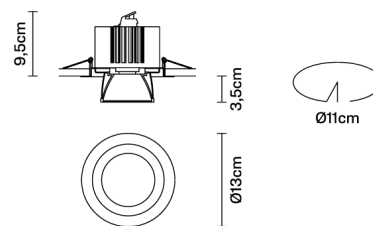

CLAQUE
F43F0176

Marc Sadler

Description

Downlight with bronze anodized aluminium structure and black painted aluminium detail.

Dimensions

Voltage

220-240V

Dimmable LED

Spot on track

Weight Lamp

Net: 0.5 kg

Packaging

Gross weight: 0.59 kg
Volume: 0.004 m³
Number of boxes: 1

Specs

ERC IP40