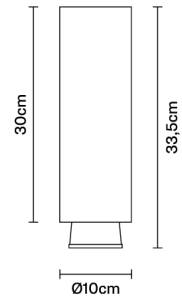

CLAQUE F43E0601

Marc Sadler

Description

Lampada da soffitto con struttura in alluminio bianco e dettaglio in alluminio nero.

Dimensions

Voltage

220-240V

Dimmable LED

TRIAC

Material

Alluminio

Light source and alternative bulbs

LED 1x20W-34°
2700K
1700lm Cri 90+

Available diffuser colours

■ Black

Available structure colours

Spot on track

Weight Lamp

Net: 1.61 kg

Packaging

Gross weight: 2.02 kg
Volume: 0.017 m³
Number of boxes: 1

Specs

IP40