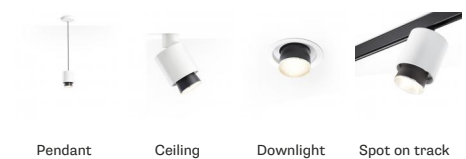

CLAQUE F43E0601

Marc Sadler

Description

Lampada da soffitto con struttura in alluminio bianco e dettaglio in alluminio nero.

Dimensions

Voltage

220-240V

Dimmable LED

TRIAC

Material

Alluminio

Light source and alternative bulbs

LED 1x20W-34°
2700K
1700lm Cri 90+

Available diffuser colours

■ Black

Available structure colours

□ White

□ Other colours available

Included accessories

LED

In the same family

Pendant

Ceiling

Downlight