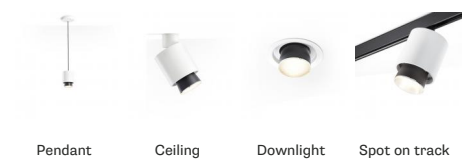

CLAQUE F43E0476

Marc Sadler

Description

Lampada da soffitto con struttura in alluminio anodizzato bronzo e dettaglio in alluminio nero.

Dimensions

Voltage

220-240V

Dimmable LED

TRIAC

Material

Alluminio

Light source and alternative bulbs

LED 1x20W-34°
2700K
1700lm Cri 90+

Available diffuser colours

■ Black

Available structure colours

■ Bronze

Other colours available

Included accessories

LED

In the same family

Pendant

Ceiling

Downlight