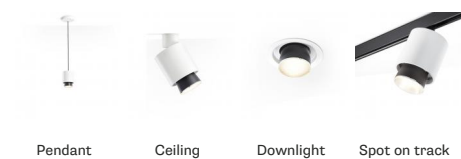

In the same family

Weight Lamp

Net: 1.25 kg

Packaging

Gross weight: 1.61 kg
Volume: 0.012 m³
Number of boxes: 1

Specs

ERC IP40