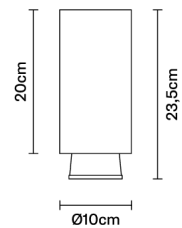

CLAQUE F43E0301

Marc Sadler

Description

Ceiling lamp with white painted aluminium structure and black painted aluminium detail.

Dimensions

Voltage

220-240V

Dimmable LED

TRIAC

Material

Aluminium

Light source and alternative bulbs

LED 1x20W-34°
3000K
1700lm Cri 90+

Available diffuser colours

Black

Available structure colours

Spot on track

Weight Lamp

Net: 1.25 kg

Packaging

Gross weight: 1.61 kg
Volume: 0.012 m³
Number of boxes: 1

Specs

ERC IP40