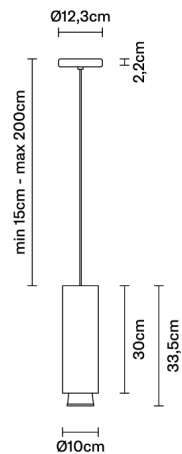

### Weight Lamp

Net: 1.82 kg

### Packaging

Gross weight: 2.23 kg  
Volume: 0.017 m<sup>3</sup>  
Number of boxes: 1

### Specs

IP40

### Dimensions