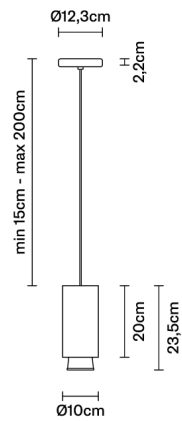

### Weight Lamp

Net: 1.45 kg

### Packaging

Gross weight: 1.82 kg  
Volume: 0.012 m<sup>3</sup>  
Number of boxes: 1

### Specs

IP40

### Dimensions