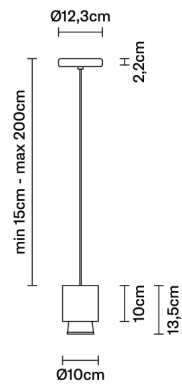

CLAQUE F43A0201

Marc Sadler

Description

Lampada a sospensione con struttura in alluminio bianco e dettaglio in alluminio nero.

Dimensions

Voltage

220-240V

Dimmable LED

Spot on track

Weight Lamp

Net: 1.05 kg

Packaging

Gross weight: 1.24 kg
Volume: 0.008 m³
Number of boxes: 1

Specs

IP40