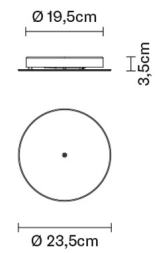

TRIPLA

F41M0176

Formidable Studio & Desall

Description

Voltage

Dimmable LED
PUSH 1..10V

Light source and alternative bulbs

Included accessories
Dimmable electronic driver

Not included accessories
Spots

Weight Lamp
Net: 0.91 kg

Packaging
Gross weight: 1.38 kg
Volume: 0.019 m³
Number of boxes: 1

Specs

Dimensions

Material

Available structure colours

- Bronze
- Other colours available