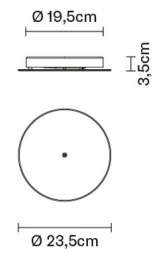

TRIPLA

F41M0121

Formidable Studio & Desall

Description

Voltage

Dimmable LED
PUSH 1..10V

Light source and alternative bulbs

Included accessories
Dimmable electronic driver

Not included accessories
Spots

Weight Lamp
Net: 0.91 kg

Packaging
Gross weight: 1.38 kg
Volume: 0.019 m³
Number of boxes: 1

Specs

Dimensions

Material

Available structure colours

- Anthracite
- Other colours available