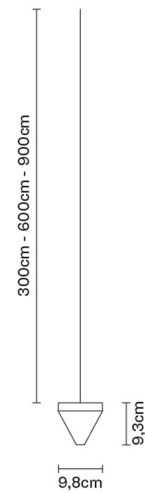

## Weight Lamp

Net: 0.84 kg

## Packaging

Gross weight: 0.91 kg  
Volume: 0.004 m<sup>3</sup>  
Number of boxes: 1

## Specs

IP55

## Dimensions