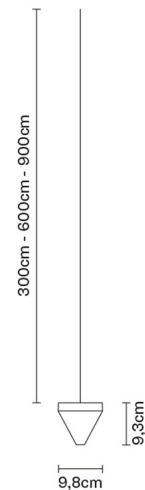

## Weight Lamp

Net: 0.84 kg

## Packaging

Gross weight: 0.91 kg  
Volume: 0.004 m<sup>3</sup>  
Number of boxes: 1

## Specs

IP55

## Dimensions