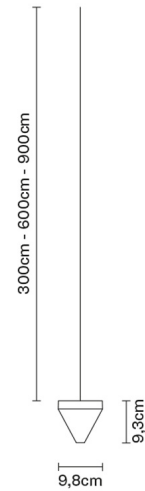

## Weight Lamp

Net: 0.84 kg

## Packaging

Gross weight: 0.91 kg  
Volume: 0.004 m<sup>3</sup>  
Number of boxes: 1

## Specs

IP55

## Dimensions