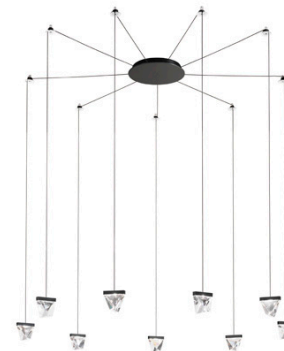

TRIPLA

F41G0621

Formidable Studio & Desall

Description

Wall/ceiling system with transparent crystal diffuser. Anthracite painted aluminium structure.

Dimensions

Voltage

220V-240V

Dimmable LED

PUSH 1..10V DALI

Material

Crystal - Aluminium

Light source and alternative bulbs

LED 9x4.3W-
2700K
Cri 80+

Available diffuser colours

Transparent

Available structure colours

Anthracite

Other colours available

Included accessories

LED
Dimmable electronic driver
27 spools for wire support

In the same family

Pendant

Table