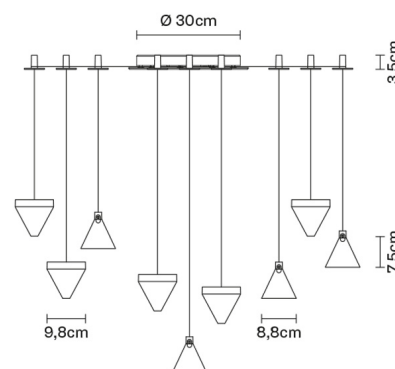

TRIPLA

F41G0621

Formidable Studio & Desall

Description

Wall/ceiling system with transparent crystal diffuser. Anthracite painted aluminium structure.

Dimensions

Voltage

220V-240V

Wall

Ceiling

Downlight

Weight Lamp

Net: 8.08 kg

Packaging

Gross weight: 9.18 kg
Volume: 0.056 m³
Number of boxes: 10

Specs