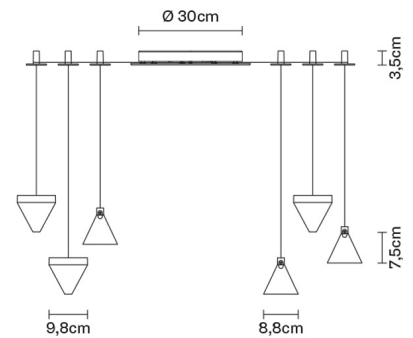

TRIPLA

F41G0376

Formidable Studio & Desall

Description

Wall/ceiling system with transparent crystal diffuser. Bronze painted aluminium structure.

Dimensions

Voltage

220V-240V

Available structure colours

Bronze
 Other colours available

Included accessories

LED
Dimmable electronic driver
18 spools for wire support

Weight Lamp

Net: 5.89 kg

Packaging

Gross weight: 6.78 kg
Volume: 0.044 m³
Number of boxes: 7