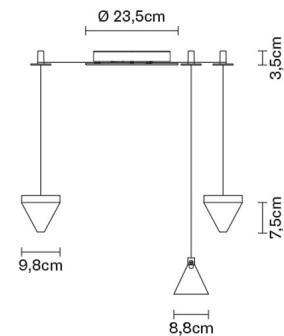

TRIPLA

F41G0121

Formidable Studio & Desall

Description

Wall/ceiling system with transparent crystal diffuser. Anthracite painted aluminium structure.

Dimensions

Voltage

220V-240V

Packaging

Gross weight: 3.78 kg
Volume: 0.032 m³
Number of boxes: 4

Specs