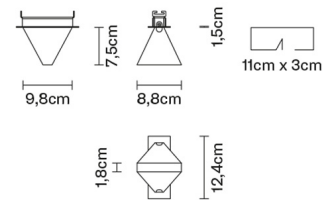

TRIPLA

F41F0121

Formidable Studio & Desall

Description

Downlight with crystal diffuser. Anthracite painted structure.

Dimensions

Voltage

220-240V

Packaging

Gross weight: 0.87 kg
Volume: 0.004 m³
Number of boxes: 1

Specs

IP40
IP55