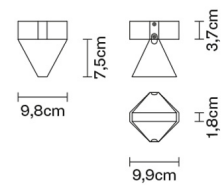

TRIPLA

F41E0276

Formidable Studio & Desall

Description

Ceiling lamp with transparent crystal glass diffuser. Bronze painted aluminium structure.

Dimensions

Voltage

220-240V

Wall

Downlight

Weight Lamp

Net: 0.8 kg

Packaging

Gross weight: 0.87 kg
Volume: 0.004 m³
Number of boxes: 1

Specs

ERC IP40