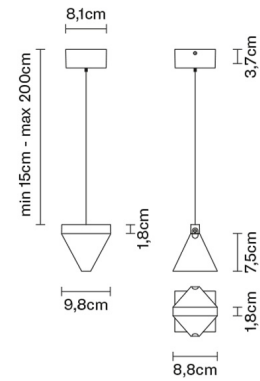

#### Packaging

Gross weight: 0.98 kg  
Volume: 0.004 m<sup>3</sup>  
Number of boxes: 1

#### Dimensions