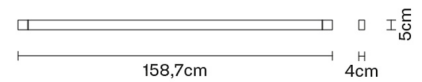

PIVOT

F39G0501

Vittorio Massimo

Dimensions

Description

Wall/ceiling lamp with white painted aluminium structure. Adjustable light fitting.

Voltage

24Vdc

Not included accessories

Driver

Weight Lamp

Net: 1.02 kg

Packaging

Gross weight: 1.86 kg
Volume: 0.012 m³
Number of boxes: 1

Specs

IP40