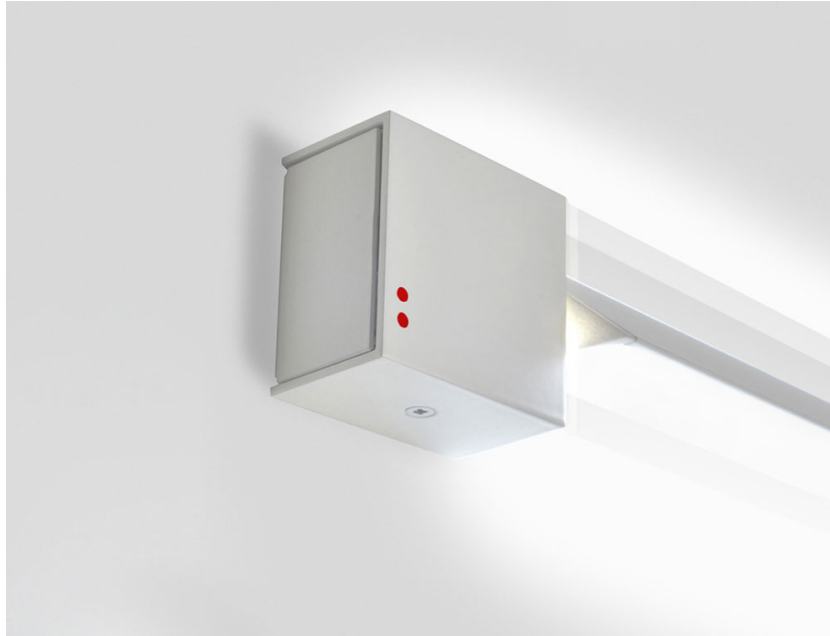

PIVOT

F39G0501

Vittorio Massimo

Dimensions

Description

Wall/ceiling lamp with white painted aluminium structure. Adjustable light fitting.

Voltage

24Vdc

Light source and alternative bulbs

LED 1x70W-
3000K
3900lm CRI 90+

Material

Aluminium

Available structure colours

- White
- Other colours available

Included accessories

LED

Not included accessories

Driver

Weight Lamp

Net: 1.02 kg

Packaging

Gross weight: 1.86 kg
Volume: 0.012 m³
Number of boxes: 1

Specs

IP40