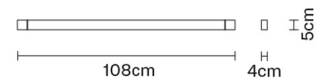

PIVOT

F39G0375

Vittorio Massimo

Dimensions

Description

Wall/ceiling lamp with grey painted aluminium structure. Adjustable light fitting.

Voltage

24Vdc