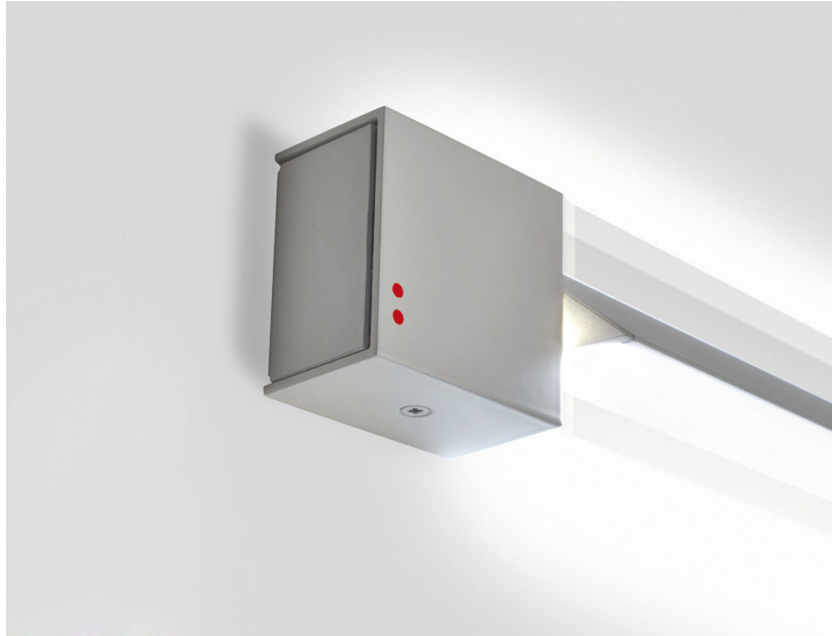

PIVOT

F39G0375

Vittorio Massimo

Dimensions

Description

Wall/ceiling lamp with grey painted aluminium structure. Adjustable light fitting.

Voltage

24Vdc

Light source and alternative bulbs

LED 1x46W-
3000K
2300lm Cri 90+

Material

Aluminium

Available structure colours

- Light grey
- Other colours available

Included accessories

LED

Not included accessories

Driver

Weight Lamp

Net: 0.7 kg

Packaging

Gross weight: 1.59 kg
Volume: 0.01 m³
Number of boxes: 1

In the same family

Specs