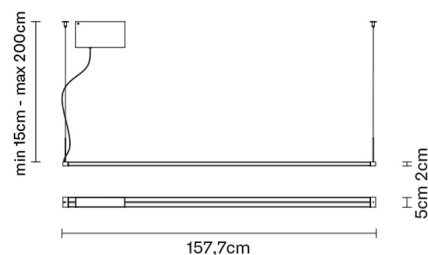

PIVOT

F39A0201

Vittorio Massimo

Description

Pendant lamp with white painted aluminium structure. Light fitting adjustable 360 degrees.

Dimensions

Voltage

220-240V

Weight Lamp

Net: 2.58 kg

Packaging

Gross weight: 4.04 kg
Volume: 0.119 m³
Number of boxes: 1

Specs

IP40