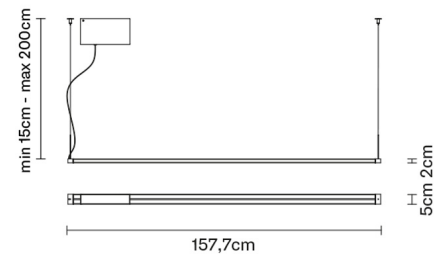

#### Packaging

Gross weight: 4.04 kg  
Volume: 0.119 m<sup>3</sup>  
Number of boxes: 1

#### Dimensions