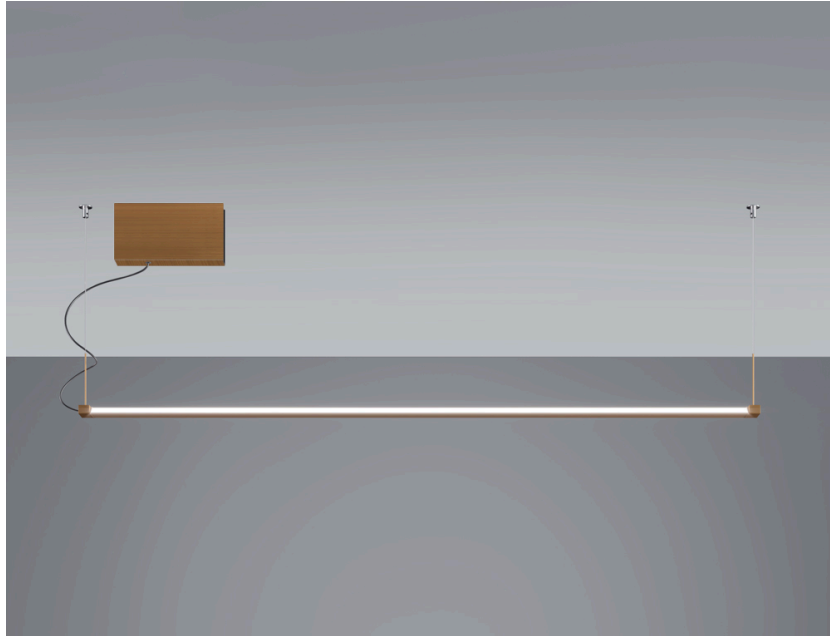

## PIVOT

#### Description

Pendant lamp with bronze anodized aluminium structure. Light fitting adjustable 360 degrees.