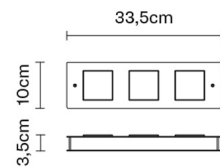

QUARTER

F38G0301

David Pellegrini & Francesca Mengato

Dimensions

Description

Wall/ceiling lamp with white painted aluminium structure.

Voltage

220-240V

Gross weight: 1.29 kg
Volume: 0.007 m³
Number of boxes: 1

Specs

EAC IP40