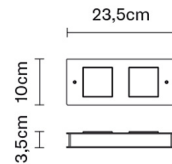

QUARTER

F38G0114

David Pellegrini & Francesca Mengato

Description

Wall/ceiling lamp with grey painted aluminium structure.

Dimensions

Voltage

220-240V

Gross weight: 0.91 kg
Volume: 0.005 m³
Number of boxes: 1

Specs

EAC IP40