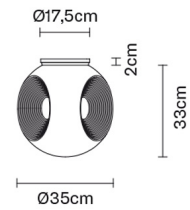

EYES

F34G0101

Matali Crasset

Dimensions

Description

Wall/ceiling lamp with satin white blown glass diffuser. White painted metal structure.

Voltage

220-240V

Pendant

Table

Weight Lamp

Net: 4.07 kg

Packaging

Gross weight: 5.26 kg
Volume: 0.106 m³
Number of boxes: 1

Specs