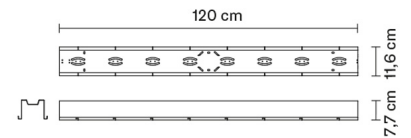

LAMINIS

F33M1563

Technical Design

Dimensions

Description

Voltage

220-240V

Socket

Bulb

Weight Lamp

Net: 3.78 kg

Packaging

Gross weight: 4.23 kg
Volume: 0.022 m³
Number of boxes: 1

Specs

EAC IP20