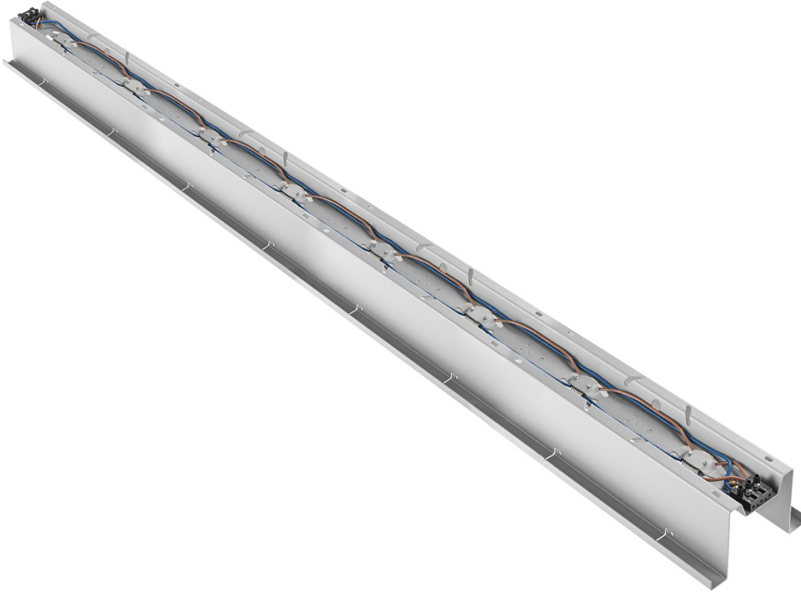

LAMINIS

F33M1563

Technical Design

Dimensions

Description

Voltage

220-240V

Socket

8xGU10

Light source and alternative bulbs

cod. A11105C01

GU10 8x7W - LED
Max Watt. 8x50W

Material

Available structure colours

■ Painted grey

Not included accessories

Bulb

Weight Lamp

Net: 3.78 kg

Packaging

Gross weight: 4.23 kg
Volume: 0.022 m³
Number of boxes: 1

Specs

EAC IP20