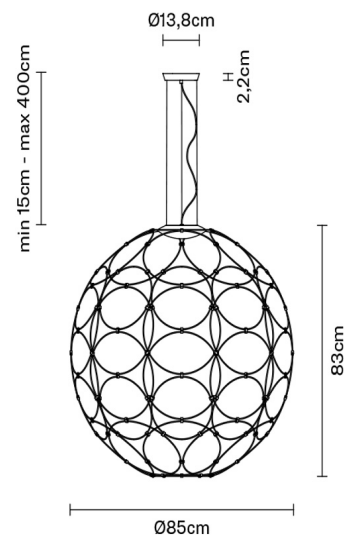

GIRO

F30A0321

Formfjord

Description

Pendant lamp with dark grey painted metal fixture.

Dimensions

Voltage

220-240V

Available structure colours

- White

Included accessories

LED

Weight Lamp

Net: 2.59 kg

Packaging

Gross weight: 3.06 kg
Volume: 0.019 m³
Number of boxes: 1