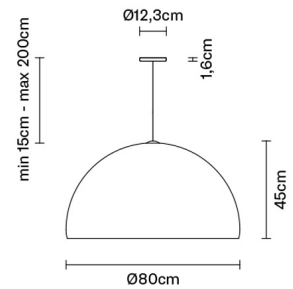

ORU

F25A0841

Vim & Vigor

Description

Pendant lamp with a full copper structure, burnished outside and polished internally.

Dimensions

Voltage

220-240V

Net: 11.1 kg

Packaging

Gross weight: 12.1 kg
Volume: 0.317 m³
Number of boxes: 1

Specs

EAC IP40