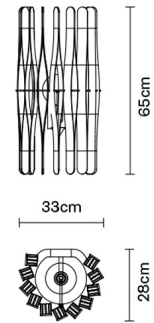

**STICK**

**F23D0269**

Matali Crasset

**Description**

For this wall lamp the light is discreetly diffused from a frame decorated with laths of Ayous wood. Structure and stem in powderpainted metal, or structure in powder-painted metal with stem in Toulipier wood.

**Dimensions**

**Voltage**

220-240V

**Dimmable LED**

TRIAC

**Material**

Wood - Metal

**Light source and alternative bulbs**

**Weight Lamp**

Net: 0.68 kg

**Packaging**

Gross weight: 0.68 kg  
Volume: 0.089 m<sup>3</sup>  
Number of boxes: 1

**Specs**

**EAC** IP20

**In the same family**