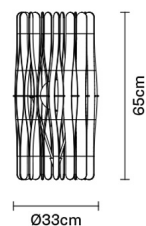

STICK

F23B0269

Matali Crasset

Dimensions

Description

For this table lamp the light is discreetly diffused from a frame decorated with laths of Ayous wood. Structure and stem in powderpainted metal, or structure in powder-painted metal with stem in Toulipier wood.

Voltage

220-240V

Dimmable LED

TRIAC

Material

Wood - Metal

Light source and alternative bulbs

LED 1x8.7W-3000K
Cri 80+
(SOPRA)

Weight Lamp

Net: 2.17 kg

Packaging

Gross weight: 2.37 kg
Volume: 0.008 m³
Number of boxes: 1

Specs

IP20