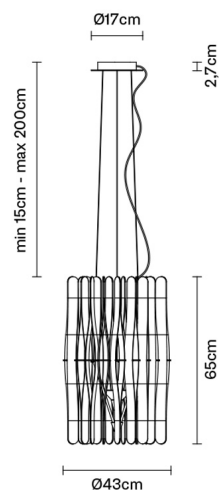

STICK

F23A0769

Matali Crasset

Description

Pendant lamp whose light is discreetly diffused from a frame decorated with laths of Ayous wood. Structure and stem in powderpainted metal, or structure in powder-painted metal with stem in Toulipier wood.

Dimensions

Voltage

220-240V

Dimmable LED

TRIAC

Material

Wood - Metal

Light source and alternative bulbs

In the same family

Pendant

Table

Floor

Floor

Wall

Weight Lamp

Net: 3.31 kg

Packaging

Gross weight: 3.87 kg

Volume: 0.16 m³

Number of boxes: 2

Specs

EAC IP20