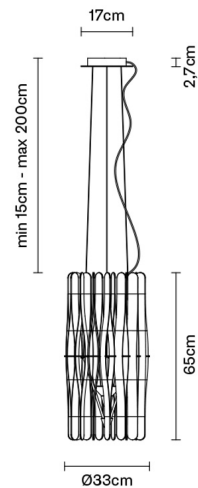

STICK

F23A0669

Matali Crasset

Description

Pendant lamp whose light is discreetly diffused from a frame decorated with laths of Ayous wood. Structure and stem in powderpainted metal, or structure in powder-painted metal with stem in Toulipier wood.

Dimensions

Voltage

220-240V

Dimmable LED

TRIAC

Material

Wood - Metal

Light source and alternative bulbs

In the same family

Pendant

Table

Floor

Floor

Wall

Weight Lamp

Net: 2.93 kg

Packaging

Gross weight: 3.26 kg
Volume: 0.095 m³
Number of boxes: 2

Specs

EAC IP20