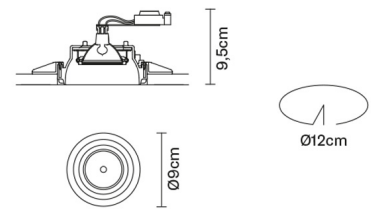

TOOLS

F19F3101

Technical Design

Dimensions

Description

Fixed semirecessed light with structure in wear-resistant plastic Grivory® material designed to withstand high temperatures. Design conceived to reduce the time required for installation, assembly and maintenance.

cod. A10704C10

GU5,3 1x7W - LED
Max Watt. 50W

GU5,3 1x50W
HRGS

Available structure colours

White

Not included accessories

Bulb
Electronic transformer

In the same family

Square
dowlight

Sphere
dowlight

Weight Lamp

Net: 0.16 kg

Packaging

Gross weight: 0.82 kg
Volume: 0.023 m³
Number of boxes: 2

Specs

IP20