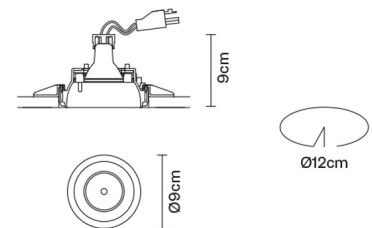

TOOLS

F19F2301

Technical Design

Description

Fixed semirecessed light with structure in wear-resistant plastic Grivory® material designed to withstand high temperatures. Design conceived to reduce the time required for installation, assembly and maintenance.

Bulb

Weight Lamp

Net: 0.19 kg

Packaging

Gross weight: 0.52 kg
Volume: 0.023 m³
Number of boxes: 2

Specs

IP44

Dimensions