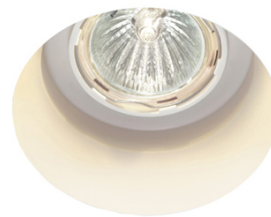

TOOLS

F19F2101

Technical Design

Dimensions

Description

Fixed semirecessed light with structure in wear-resistant plastic Grivory® material designed to withstand high temperatures. Design conceived to reduce the time required for installation, assembly and maintenance.

Voltage

12V

Socket

1xGU5,3

Material

Grivory®

Light source and alternative bulbs

cod. A10705C01

cod. A10704C10

GU5,3 1x7W - LED
Max Watt. 50W

GU5,3 1x50W
HRGS

Available structure colours

White

Not included accessories

Bulb
Electronic transformer

In the same family