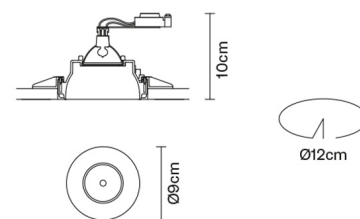

TOOLS

F19F2101

Technical Design

Dimensions

Description

Fixed semirecessed light with structure in wear-resistant plastic Grivory® material designed to withstand high temperatures. Design conceived to reduce the time required for installation, assembly and maintenance.

cod. A10704C10

GU5,3 1x7W - LED
Max Watt. 50W

GU5,3 1x50W
HRGS

Available structure colours

White

Not included accessories

Bulb
Electronic transformer

In the same family

Square
dowlight

Sphere
dowlight

Weight Lamp

Net: 0.17 kg

Packaging

Gross weight: 0.5 kg
Volume: 0.012 m³
Number of boxes: 1

Specs

IP20