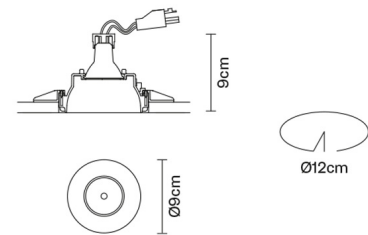

TOOLS

F19F2001

Technical Design

Dimensions

Description

Fixed semirecessed light with structure in wear-resistant plastic Grivory® material designed to withstand high temperatures. Design conceived to reduce the time required for installation, assembly and maintenance.

Weight Lamp

Net: 0.15 kg

Packaging

Gross weight: 0.48 kg
Volume: 0.012 m³
Number of boxes: 1

Specs

IP20