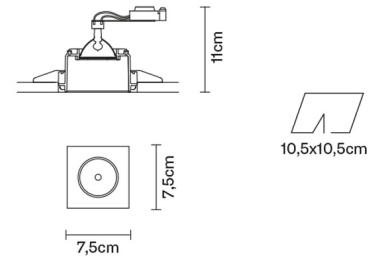

TOOLS

F19F0201

Technical Design

Dimensions

Description

Fixed semirecessed light with structure in wear-resistant plastic Grivory® material designed to withstand high temperatures. Design conceived to reduce the time required for installation, assembly and maintenance.

cod. A10704C10

GU5,3 1x7W - LED
Max Watt. 50W

GU5,3 1x50W
HRGS

Available structure colours

White

Not included accessories

Bulb
Electronic transformer

In the same family

Round
downlight

Sphere
downlight

Weight Lamp

Net: 0.19 kg

Packaging

Gross weight: 0.52 kg
Volume: 0.012 m³
Number of boxes: 1

Specs

IP20