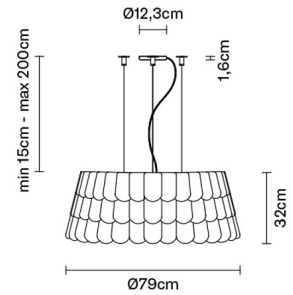

ROOFER

F12A0743

Benjamin Hubert

Description

Pendant lamp with three tone coloured scales, made of semi-rigid rubbery material. The lower part is closed by a fabric disk diffuser.

Dimensions

Voltage

220-240V

Socket

6xE27

Material

Polypropylene - Metal

Light source and alternative bulbs

cod. A10234C01

E27 6x13W - LED
Max Watt. 6x30W

Available diffuser colours

Weight Lamp

Net: 5.68 kg

Packaging

Gross weight: 8.12 kg
Volume: 0.488 m³
Number of boxes: 7

Specs

EAC IP20