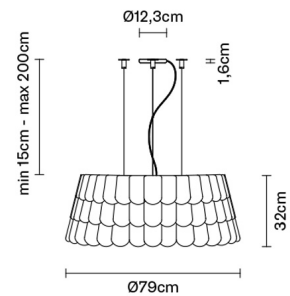

ROOFER

F12A0721

Benjamin Hubert

Description

Pendant lamp with three tone coloured scales, made of semi-rigid rubbery material. The lower part is closed by a fabric disk diffuser.

Dimensions

Voltage

220-240V

Socket

6xE27

Material

Polypropylene - Metal

Light source and alternative bulbs

cod. A10234C01

E27 6x13W - LED
Max Watt. 6x30W

Available diffuser colours

Weight Lamp

Net: 5.68 kg

Packaging

Gross weight: 8.12 kg
Volume: 0.488 m³
Number of boxes: 7

Specs

EAC IP20