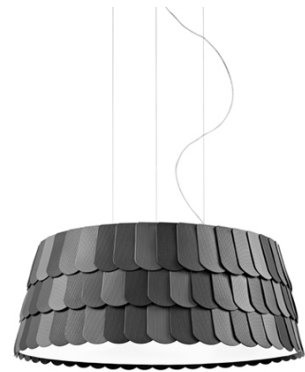

ROOFER

F12A0721

Benjamin Hubert

Description

Pendant lamp with three tone coloured scales, made of semi-rigid rubbery material. The lower part is closed by a fabric disk diffuser.

Dimensions

Voltage

220-240V

Socket

6xE27

Material

Polypropylene - Metal

Light source and alternative bulbs

cod. A10234C01

E27 6x13W - LED
Max Watt. 6x30W

Available diffuser colours

- Anthracite
- Other colours available

Available structure colours

- White

Not included accessories

Bulb

In the same family

Pendant

Pendant